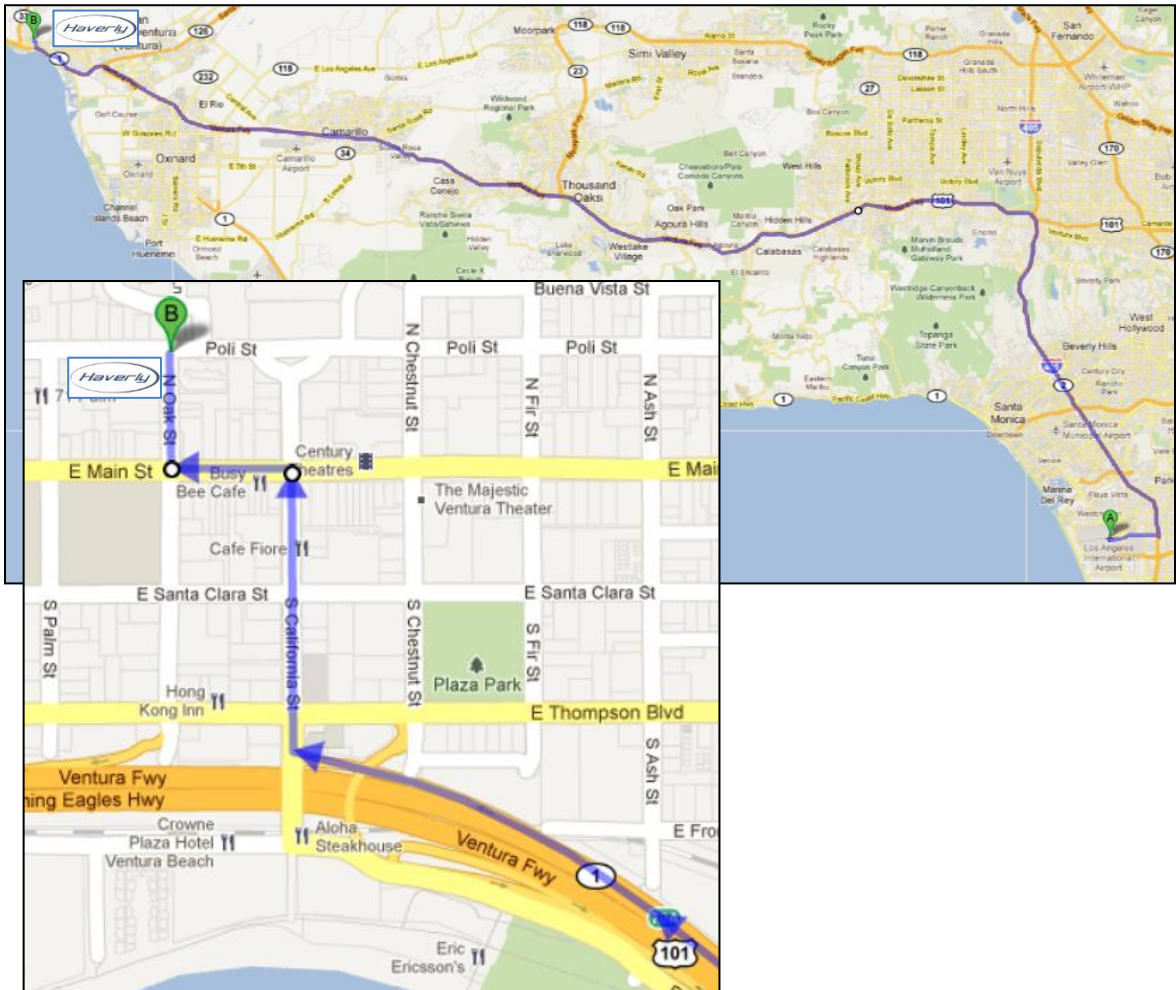

Haverly Systems, Inc.
374 Poli St., Suite 201
Ventura, California 93001 USA
(805) 653-5355

From Los Angeles International Airport (LAX)

1. San Diego freeway (I-405) north
2. Merge onto US-101 freeway toward Ventura (west/north)
3. Take exit 70A for California St.
4. Turn right onto S California St (signs for California St/Thompson Blvd)
5. Turn left at Main St.
6. Turn right on Oak St.
7. Haverly Systems is in the Vista Building which is on the southwest corner of Poli and Oak streets.
8. Parking options
 - Parking lot off Poli St. just west of the Vista Building
 - Parking lot off Oak St: just south of the Vista Building
9. Haverly Systems is on second floor of Vista Building, suite #201.

71.4 miles