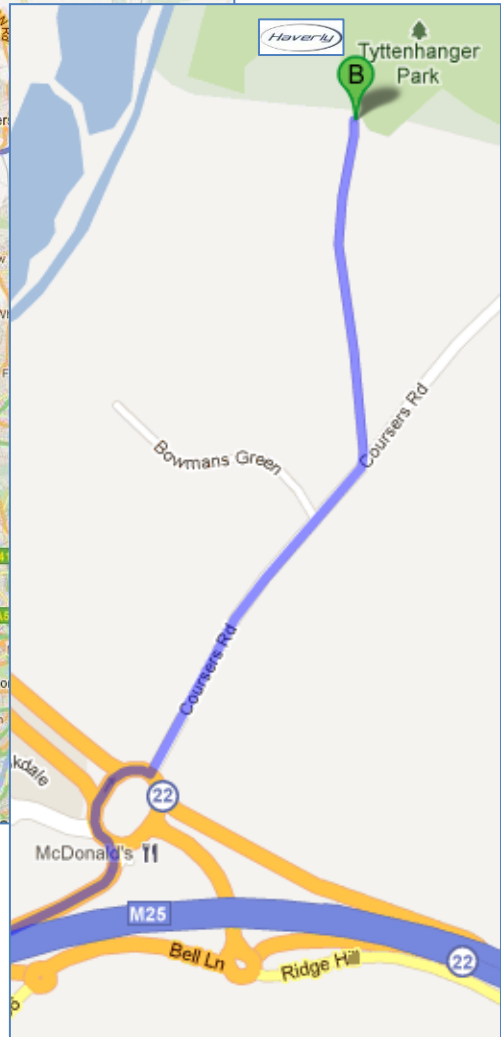

**Haverly Systems Europe**  
**Tythenhanger House**  
**Coursers Rd, Colney Heath**  
**St. Albans, Hertfordshire, AL0PG UK**  
**+44 1727 826321**

**From London Heathrow Airport (LHR)**

1. From London Heathrow Airport, head north
2. Turn left toward Inner Ring W
3. Turn left toward Inner Ring W
4. Continue straight onto Inner Ring W
5. Keep left at the fork
6. Continue onto Tunnel Rd W
7. Continue onto M4
8. Take the exit toward M4 (W)/M25
9. Merge onto M4
10. At junction 4b, exit toward M25
11. Keep right at the fork and merge onto M25
12. At junction 22, exit onto A1081 toward St Albans
13. At the traffic circle, take the 3rd exit onto Coursers Rd towards Coney Heath.
14. Tythenhanger House is the 3<sup>rd</sup> entrance on the left.

29 miles, 46 km